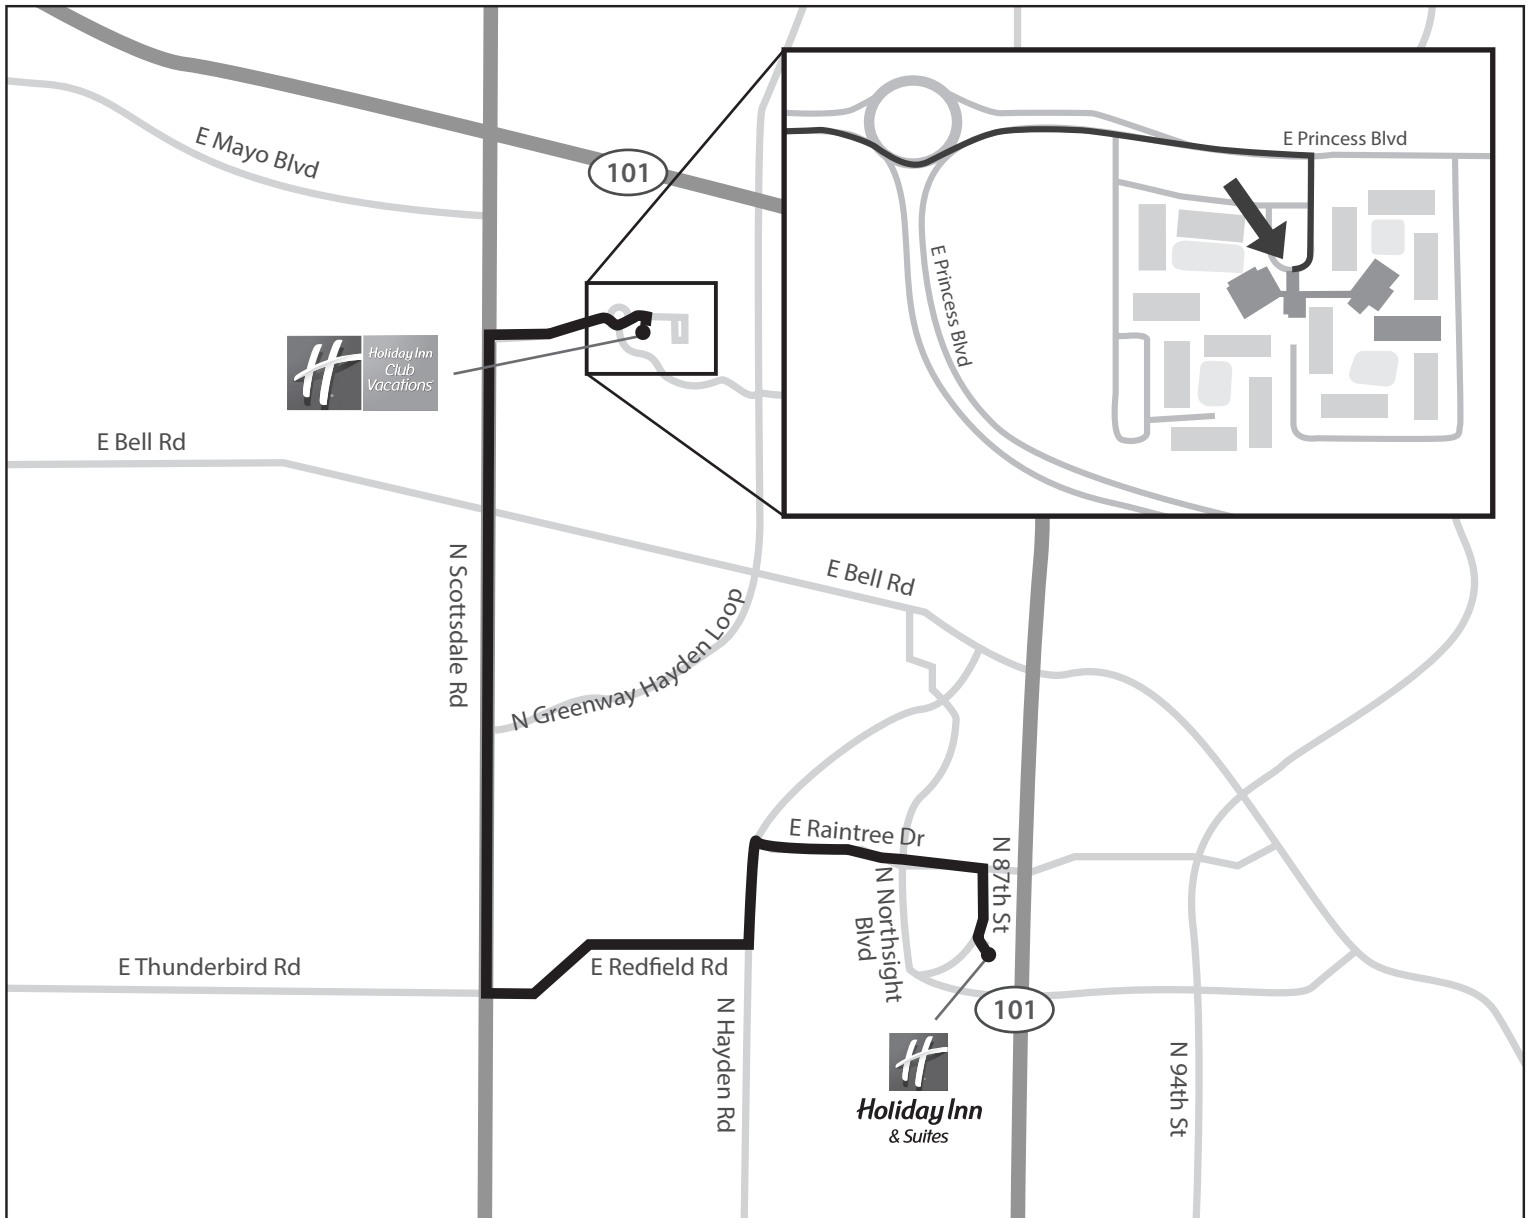

DIRECTIONS

Holiday Inn Club Vacations® Scottsdale Resort 7677 East Princess Boulevard, Scottsdale, AZ 85255

Directions from

Holiday Inn Hotel & Suites® Scottsdale North - Airpark

- Take North 87th Street toward East Raintree Drive.
- Turn left onto East Raintree Drive.
- Turn right onto North Northsight Boulevard.
- At the traffic circle, take the second exit to stay on North Northsight Boulevard.
- Use the left two lanes to turn left onto East Frank Lloyd Wright Boulevard.
- Turn right onto North Scottsdale Road.
- Take another right onto East Princess Boulevard.
- Turn into Holiday Inn Club Vacations Scottsdale Resort, which will be on the right.
- Arrive at resort, go to the front desk where they will guide you to your presentation.
(7677 East Princess Boulevard, Scottsdale, AZ 85255)

**Holiday Inn
& Suites**

Fact Sheet

Address: 14255 North 87th Street, Scottsdale, AZ 85260

Accommodations

- Coffee maker
- Microwave
- Mini refrigerator

Dining

- Raintree Café
- Raintree Lounge

Entertainment & Recreation

- Outdoor pool
- Fitness center

Other Features

- Free parking
- Business center
- Complimentary wireless high-speed internet
- Guest laundry facility

Driving Directions

From Phoenix Sky Harbor International Airport (PHX)

Take the AZ-202 Loop East/Arizona 202 exit toward Tempe/Mesa. Merge onto AZ-202 Loop East. After 3.6 miles, use the right three lanes to take exit nine to merge onto AZ-101 Loop North. Continue for 13.5 miles. Take exit 39 for Raintree Drive. Keep left to continue toward North Pima Road. Turn left onto the ramp to AZ-101 South. Use the right lane to merge onto North Pima Road. Turn right and the hotel will be on the left.